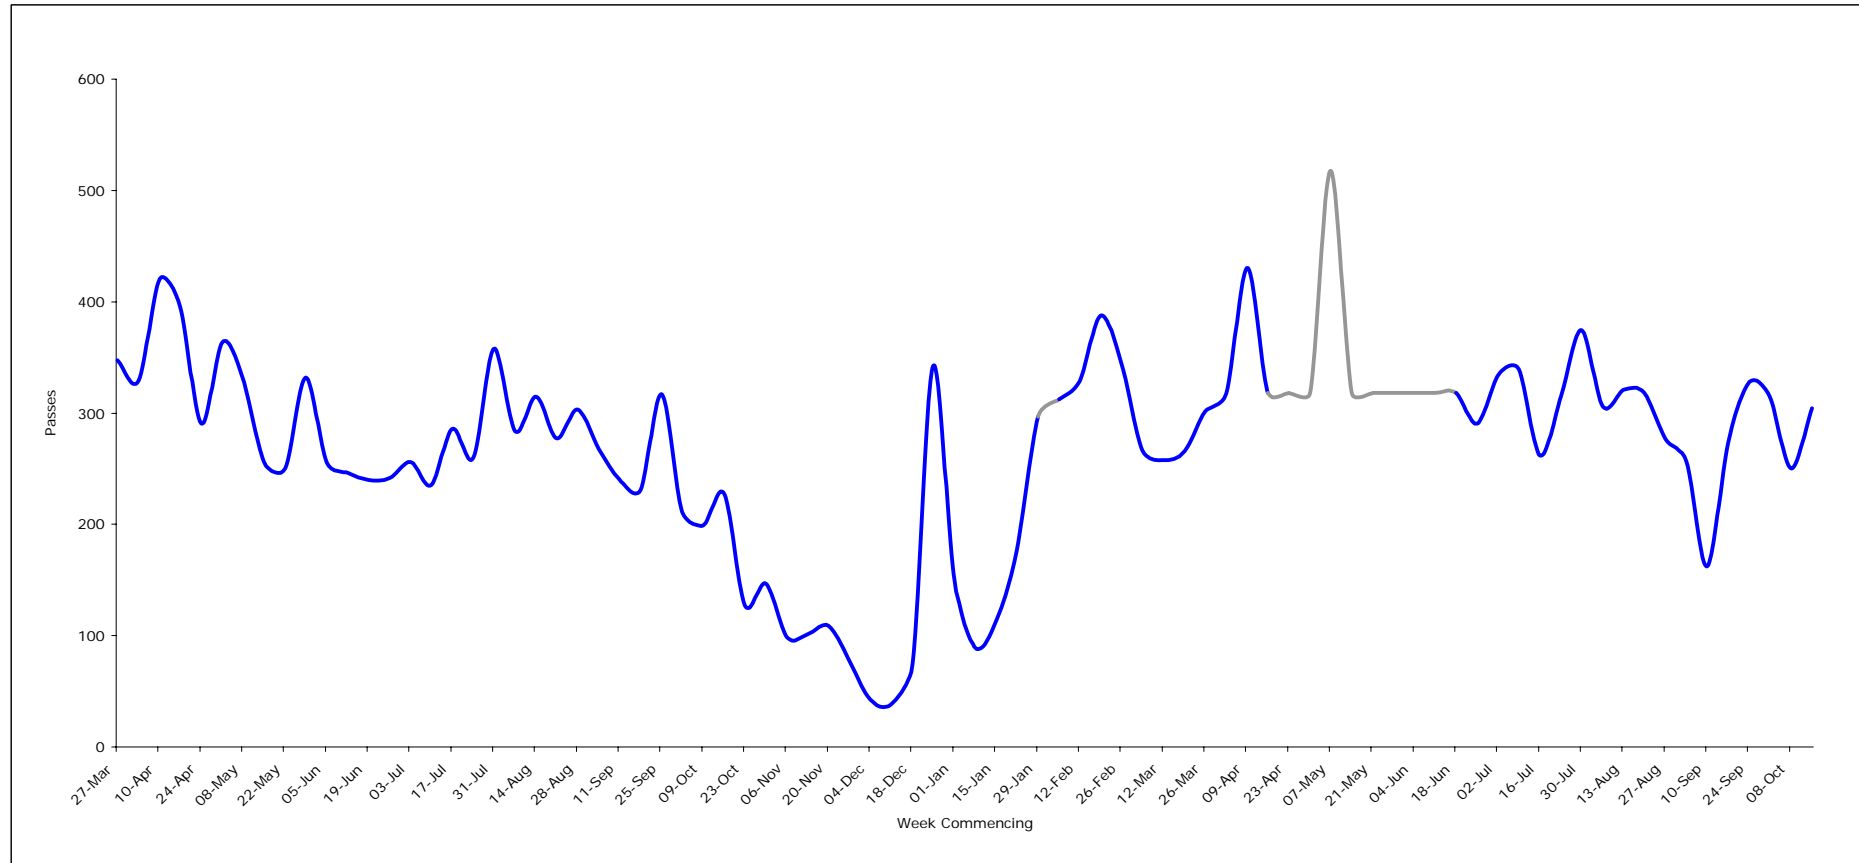

### Overall Passes

**Notes**

Passes during week calculated by averaging rider counts over the four trails on a daily basis these then summed to give weekly figure

Figures for w/c 5th February 2007 estimated - ground frozen resulting in counters not registering passes

Figures for weeks commencing 23rd April to 18th July estimated - technical problem with counters. Estimated figure for week commencing 7th May inflated by 200 passes to account for BikeFes